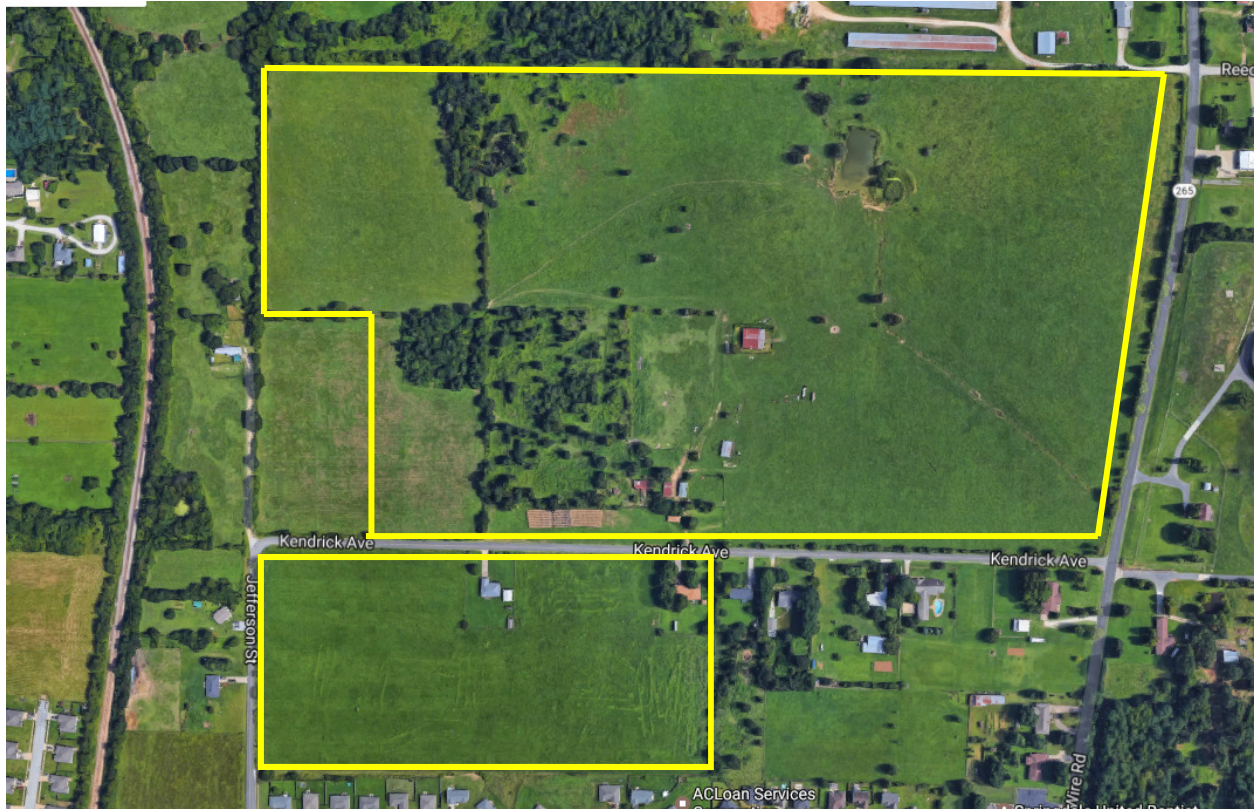

**NORTHWEST OLD MISSOURI ROAD SITE**

**SPRINGDALE CHAMBER OF COMMERCE  
479-872-2222**